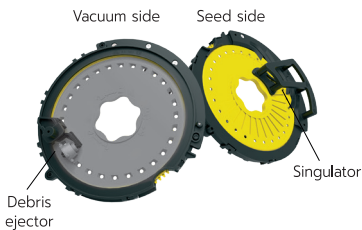

SELENIUM

The vacuum seed meter is designed in a way that is easy to handle and maintains high levels of singulation performance.

Robust to withstand tough conditions in the field

High quality spacing

Exclusive seed disc window

The crop kit is a single part

Seed tube designed for Selenium

The disk, singulator and ejector are designed together

Easy to handle

There are no meter adjustments

Cultures available

Corn
Sweet Corn

Soybean